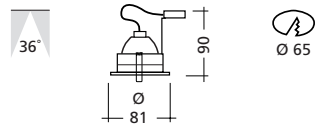

W • lm	Standard
5,5 W • 350 lm	L AN4151034

3000K - 4000K • 225 gr