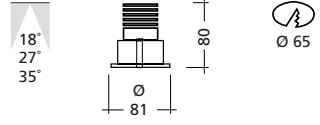

W • lm	Standard	DALI Dimm
6 W • 890 lm	L AN4153030	L AN4153040
9 W • 1250 lm	L AN4153031	L AN4153041

3000K - 4000K • 435 gr